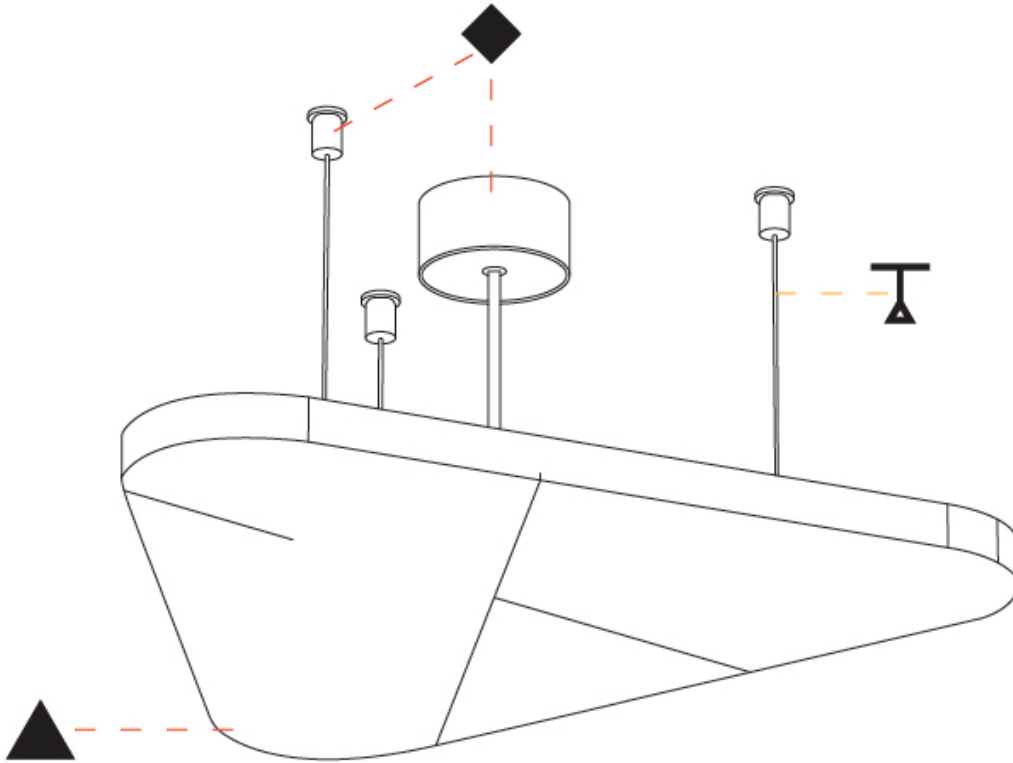

VICTORY ACOUSTIC LIGHT PANEL SUSPENSION

A300747-

PROJECT	_____
TYPE	_____
SPECIFIER	_____
QUANTITY	_____
DATE	_____