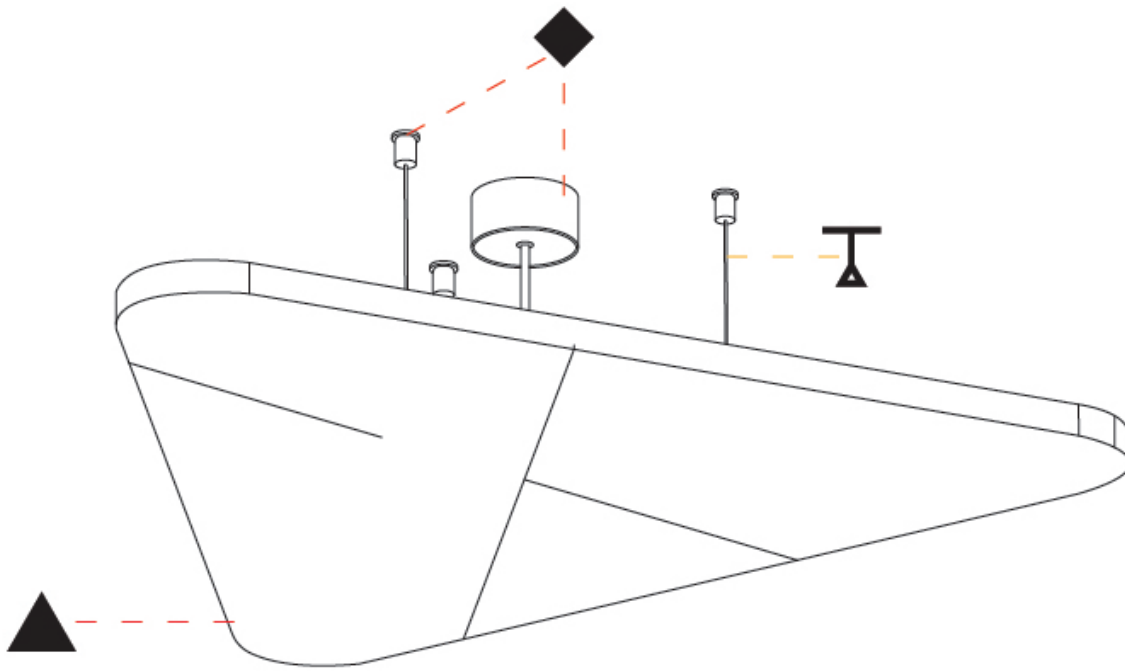

VICTORY ACOUSTIC LIGHT PANEL SUSPENSION

A300748-

PROJECT	_____
TYPE	_____
SPECIFIER	_____
QUANTITY	_____
DATE	_____

A